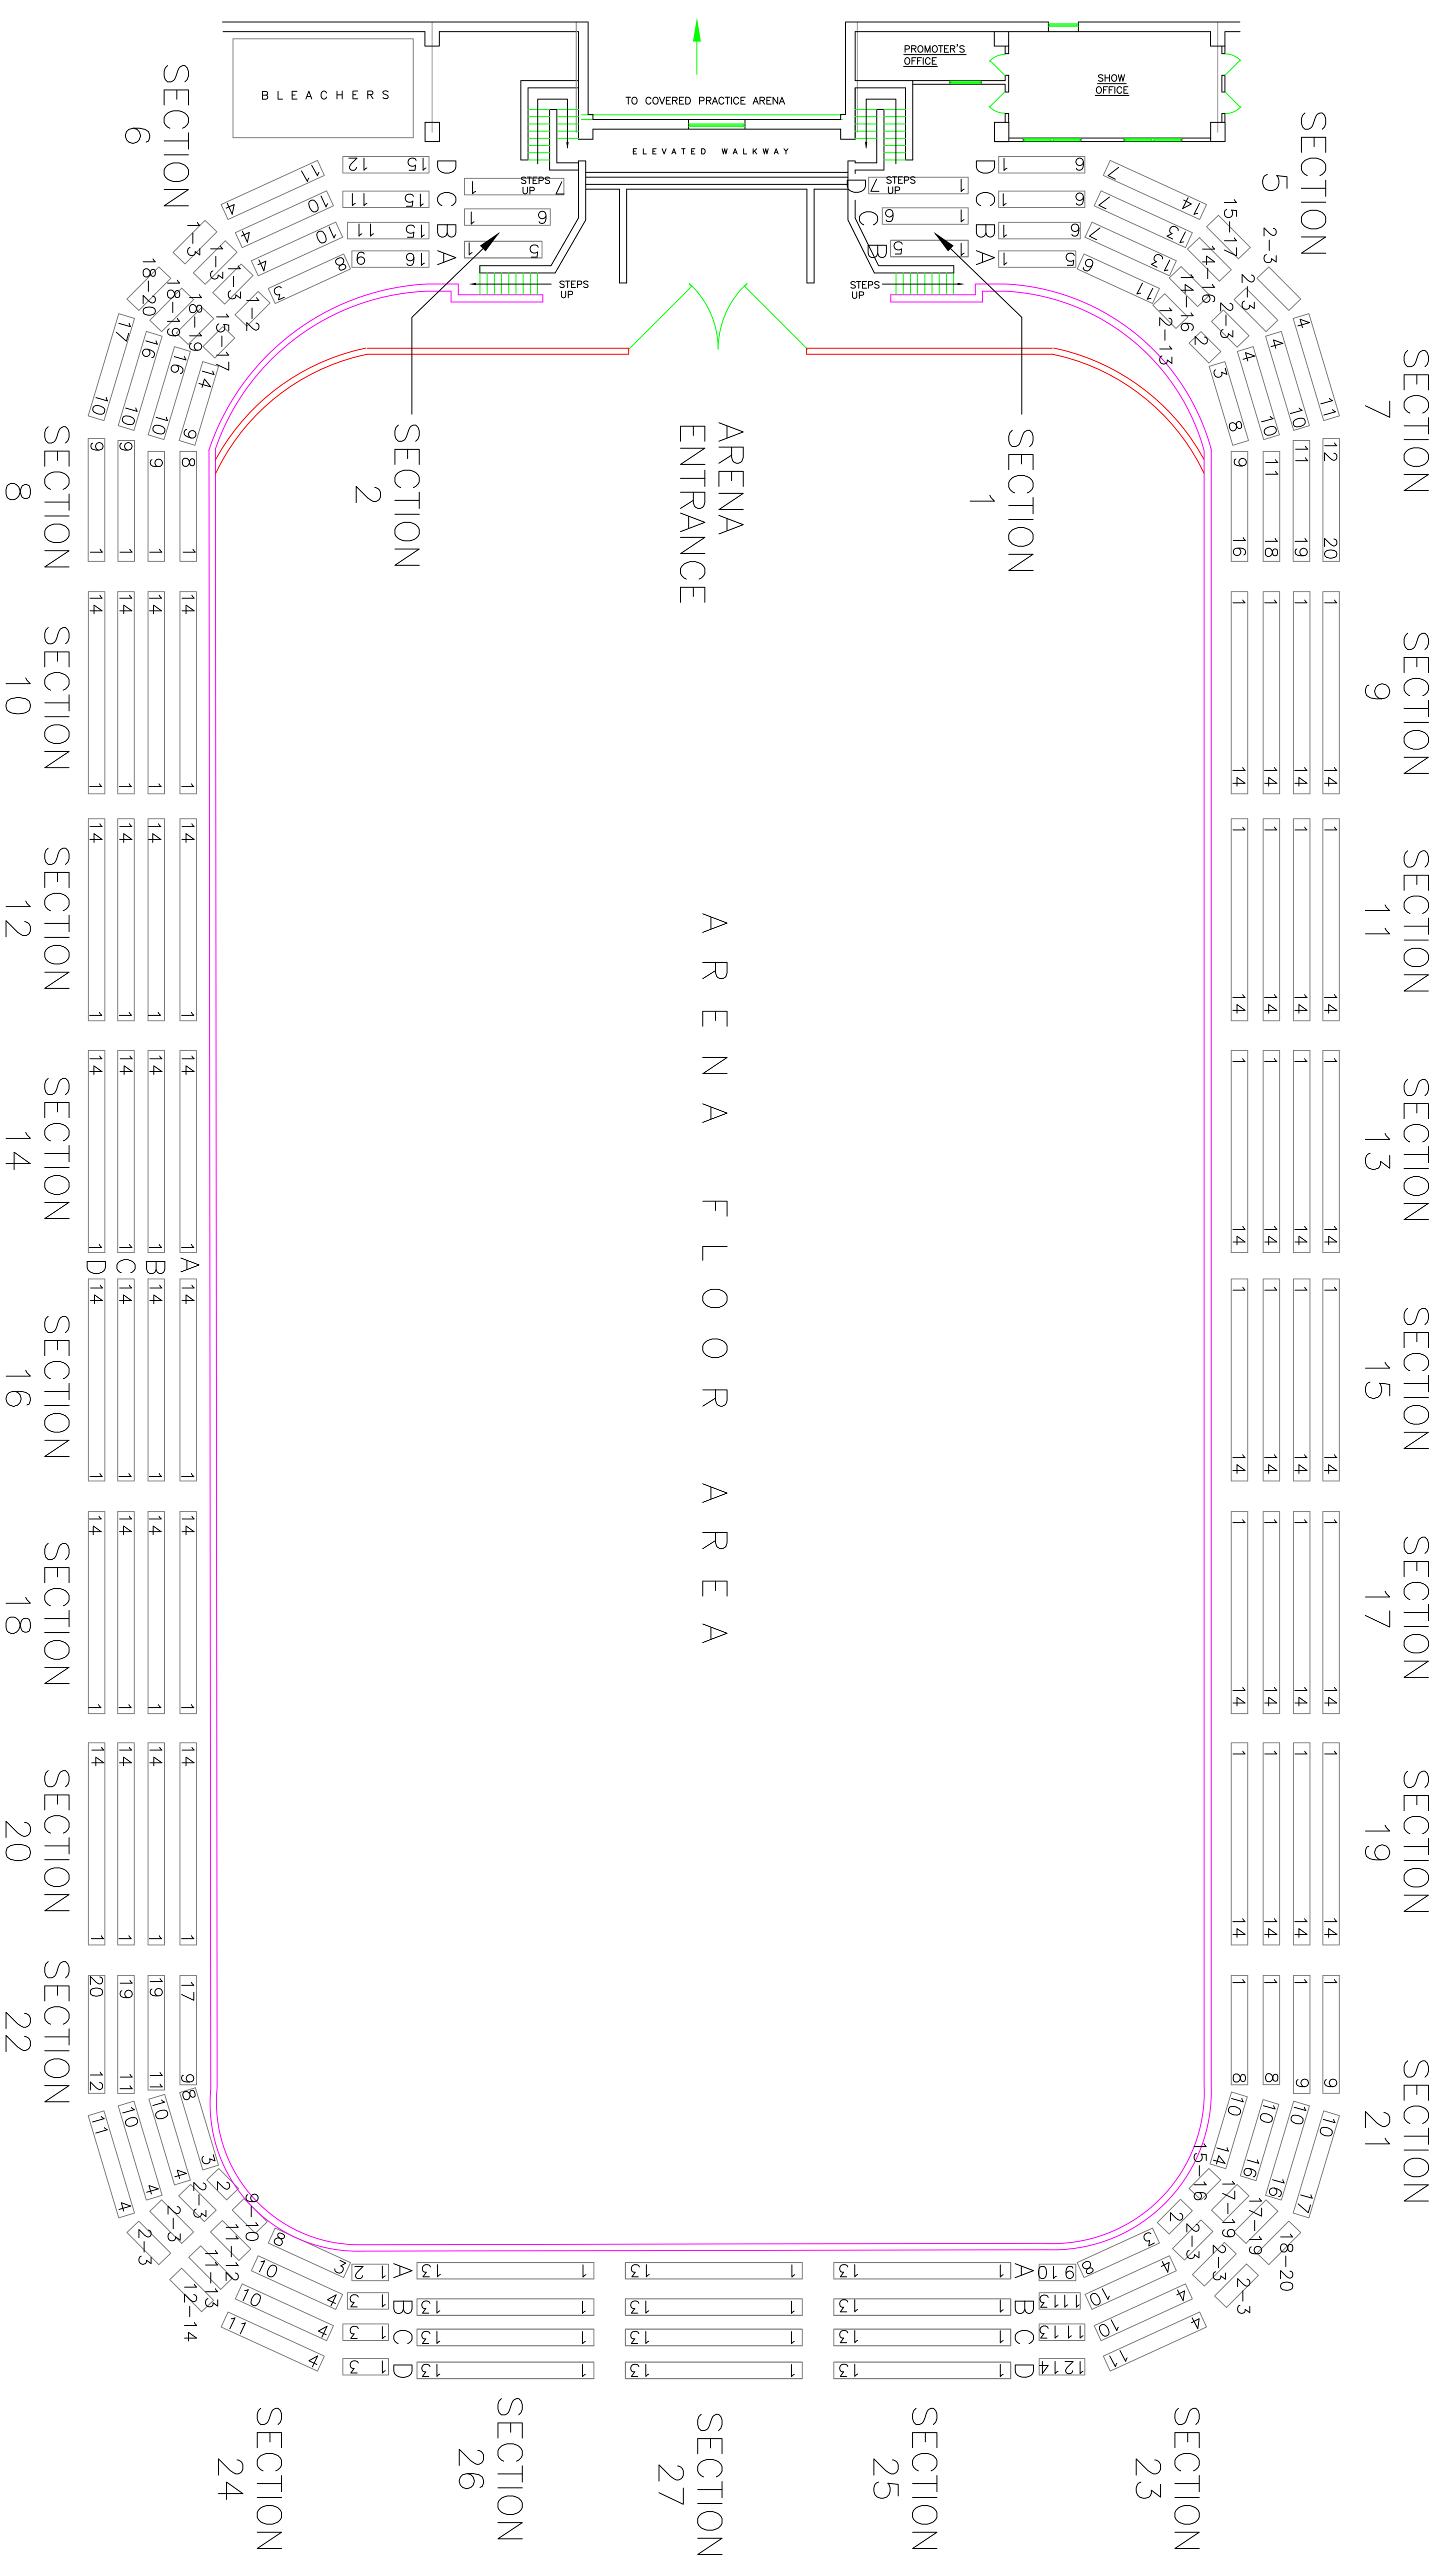

WEST SIDE

SOUTH SIDE

NORTH SIDE

EAST SIDE

GOVERNOR
 JAMES B. HUNT JR.
 HORSE COMPLEX
 FIXED SEATING CHART

NOT TO SCALE

REVISED: 1/4/2010